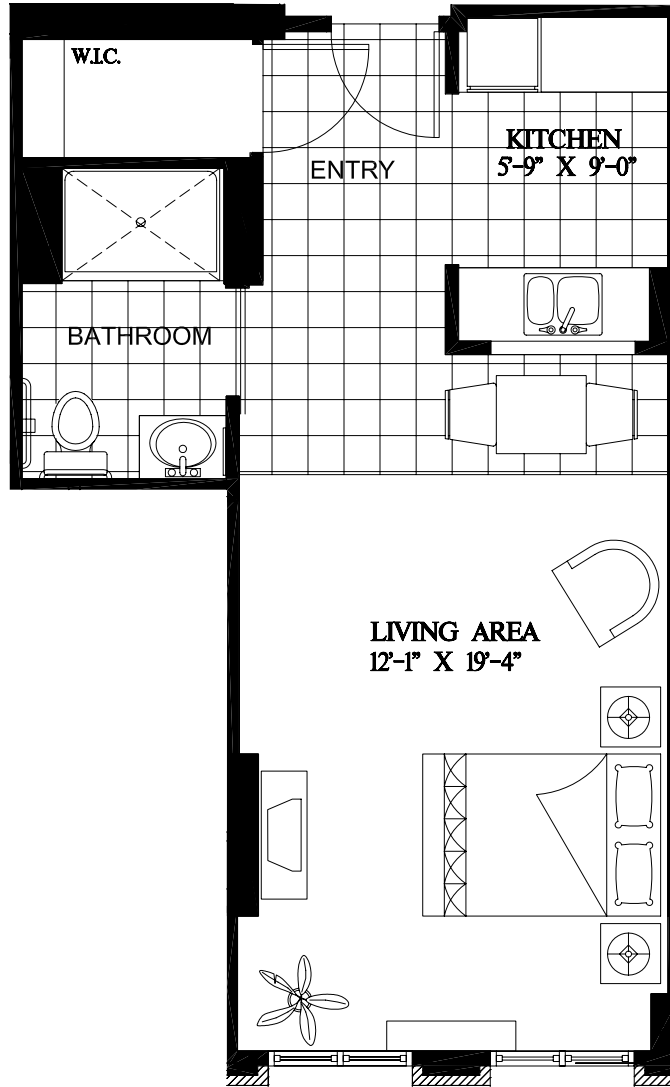

Redwing

STUDIO
450 square feet

UNIT 204,224,304,320
404,420,504,520,604,620

E.&O.E. Plans and specifications are approximate and are subject to change without notice.

TYPICAL FLOOR