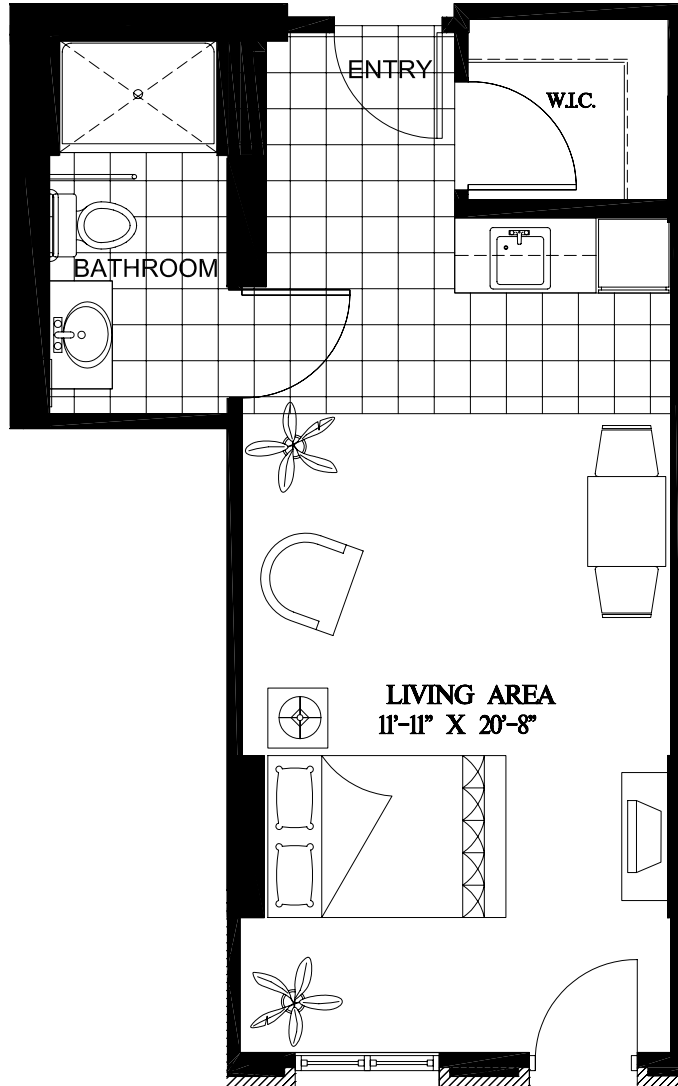

Redwing

STUDIO
450 square feet

UNIT 104

E.&O.E. Plans and specifications are approximate and are subject to change without notice.

GROUND FLOOR