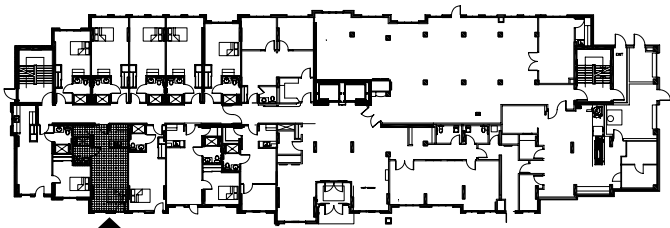

Redwing

STUDIO
450 square feet

UNIT 104

E.&O.E. Plans and specifications are approximate and are subject to change without notice.

GROUND FLOOR