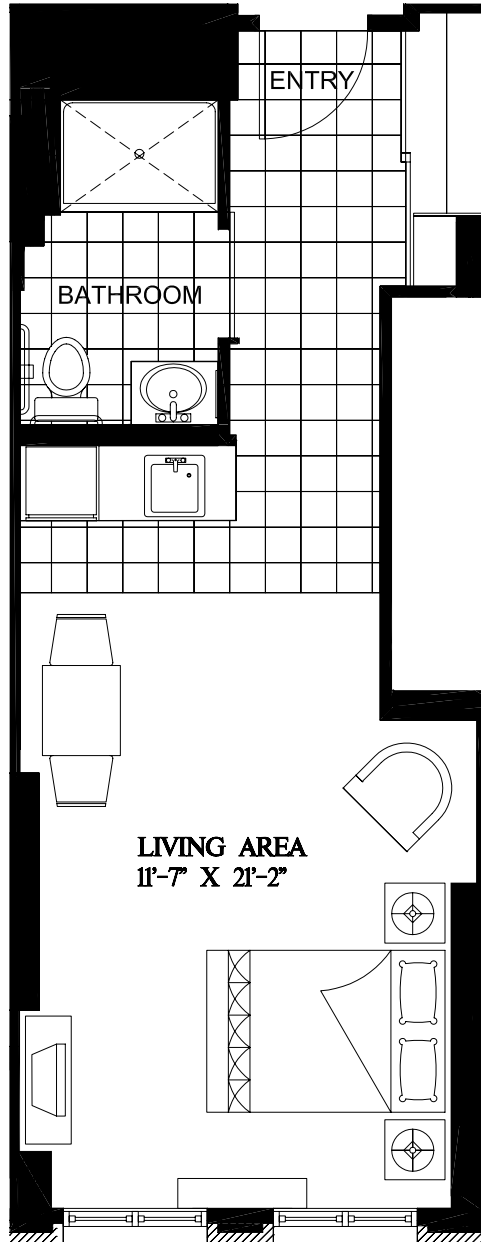

Quail

STUDIO
400 square feet

UNIT 214

E.&O.E. Plans and specifications are approximate and are subject to change without notice.

SECOND FLOOR