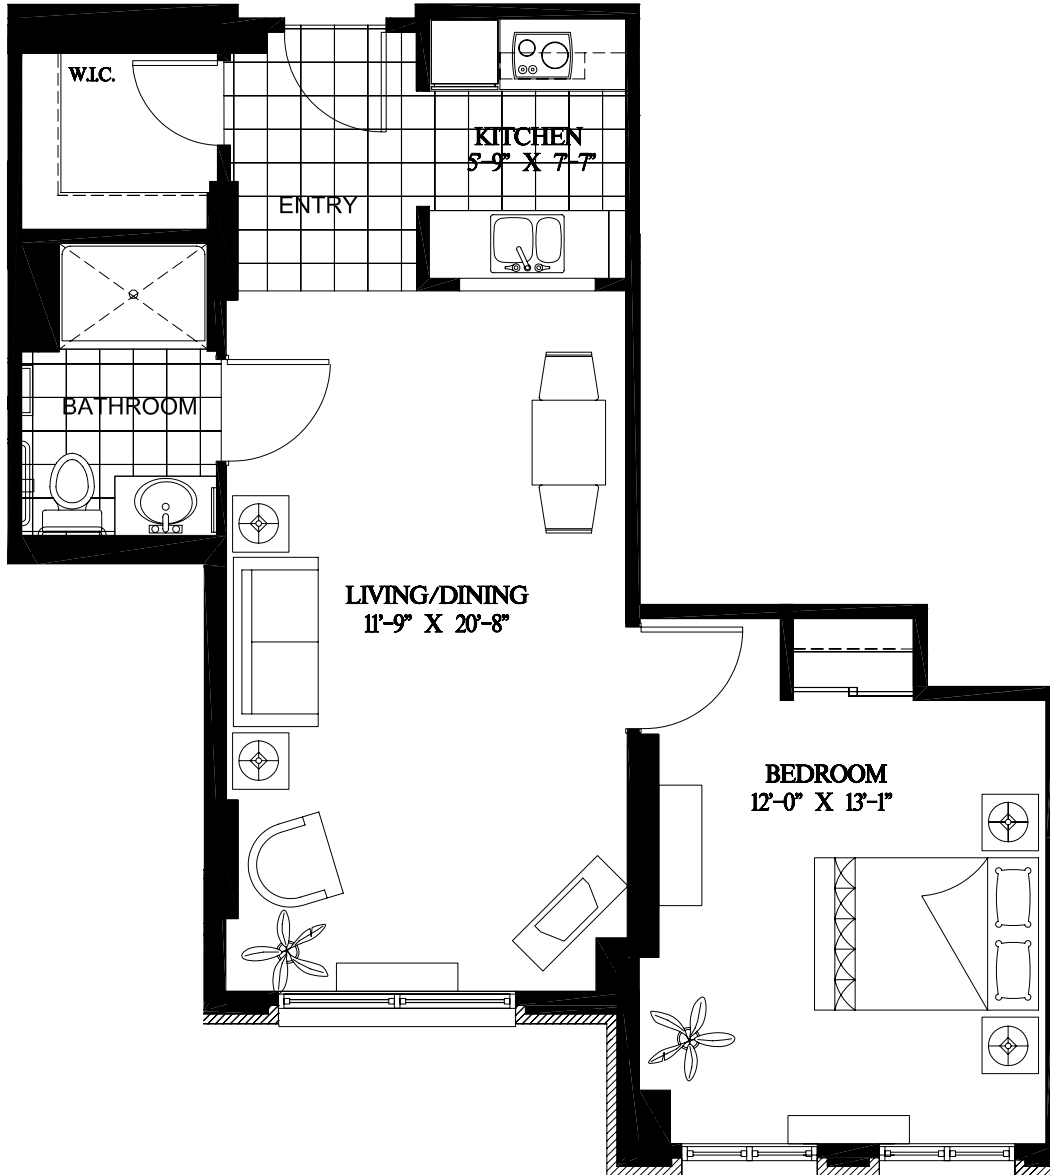

Nightingale

1 BEDROOM
670 square feet

UNIT 310, 410, 510, 610

* cooktop on 5th and 6th floors only*

E.&O.E. Plans and specifications are approximate and are subject to change without notice.

3RD, 4TH, 5TH & 6TH FLOOR