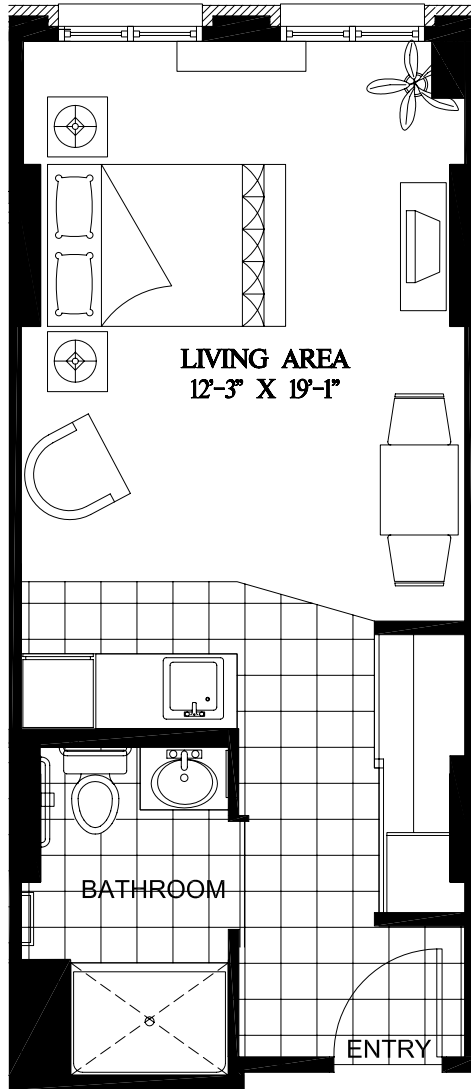

# Meadowlark

STUDIO  
375 square feet

UNIT 203,205,206,212,217,219,221,222  
303,305,306,307,317,318,319,321,403,405,406,407,417,418,419,421  
503,505,506,507,517,518,519,521,603,605,607,617,618,619,621

E.&O.E. Plans and specifications are approximate and are subject to change without notice.

2ND, 3RD, 4TH, 5TH & 6TH FLOOR