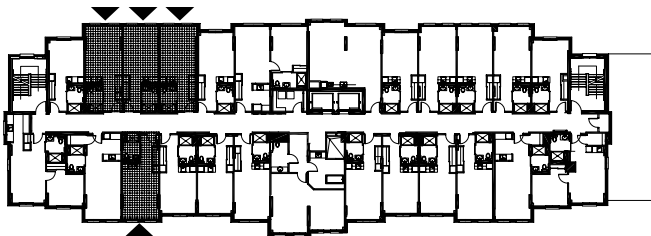

Meadowlark

STUDIO
375 square feet

UNIT 103,105,106,107

E.&O.E. Plans and specifications are approximate and are subject to change without notice.

GROUND FLOOR