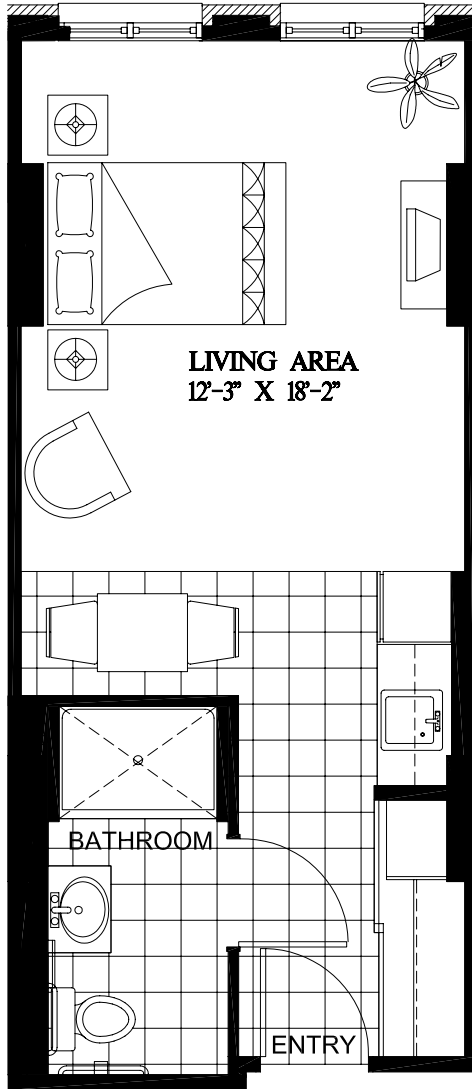

Meadowlark

STUDIO
375 square feet

UNIT 103,105,106,107

E.&O.E. Plans and specifications are approximate and are subject to change without notice.

GROUND FLOOR