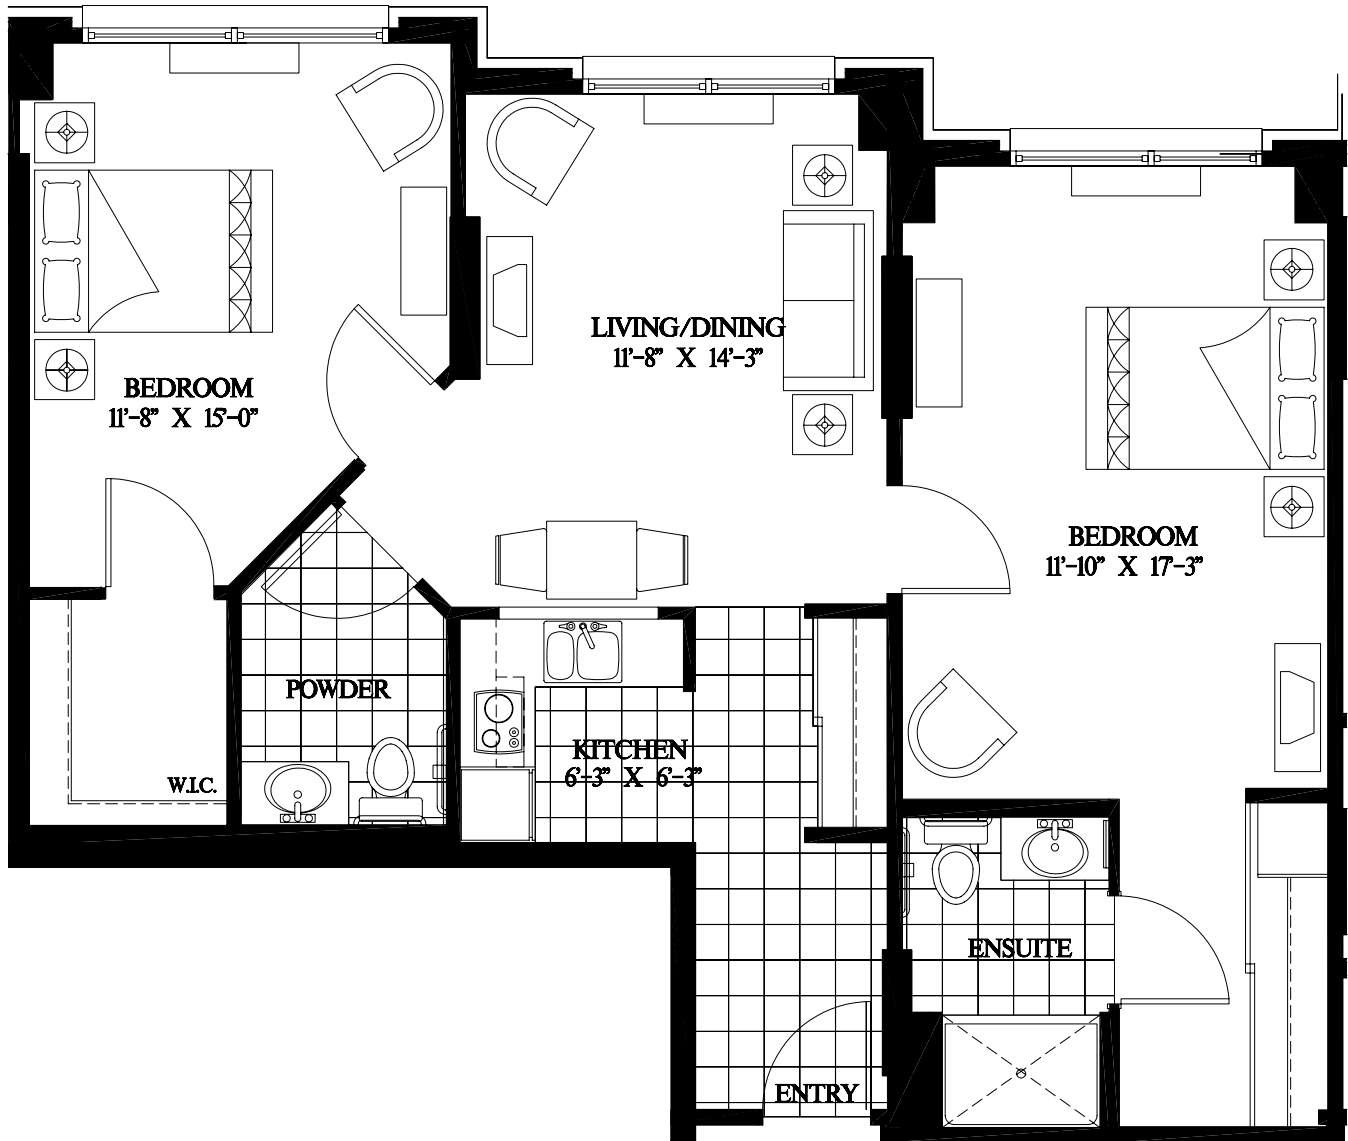

Kingfisher

2 BEDROOMS
950 square feet

UNIT 613

E.&O.E. Plans and specifications are approximate and are subject to change without notice.

6TH FLOOR