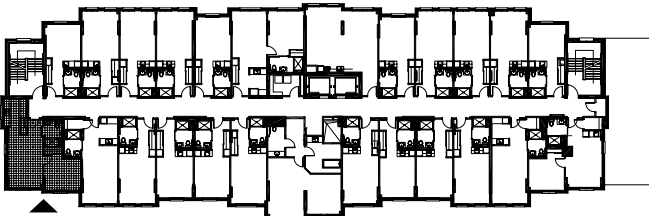

Kestral

1 BEDROOM
610 square feet

UNIT 102, 202, 302, 402, 502, 602

* cooktop on 5th and 6th floors only*

E.&O.E. Plans and specifications are approximate and are subject to change without notice.

1ST, 2ND, 3RD, 4TH, 5TH & 6TH FLOOR