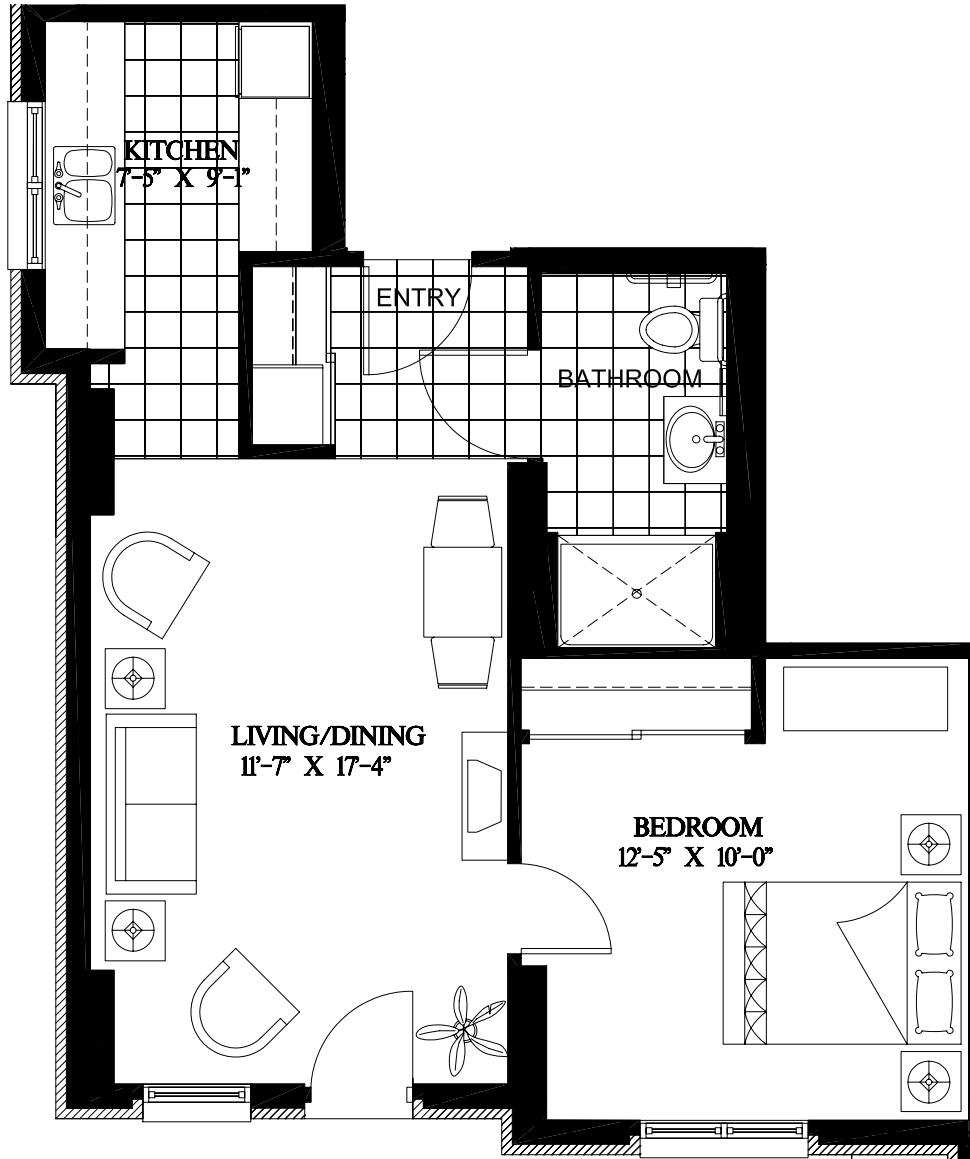

Kestral

1 BEDROOM
610 square feet

UNIT 102, 202, 302, 402, 502, 602

* cooktop on 5th and 6th floors only*

E.&O.E. Plans and specifications are approximate and are subject to change without notice.

1ST, 2ND, 3RD, 4TH, 5TH & 6TH FLOOR