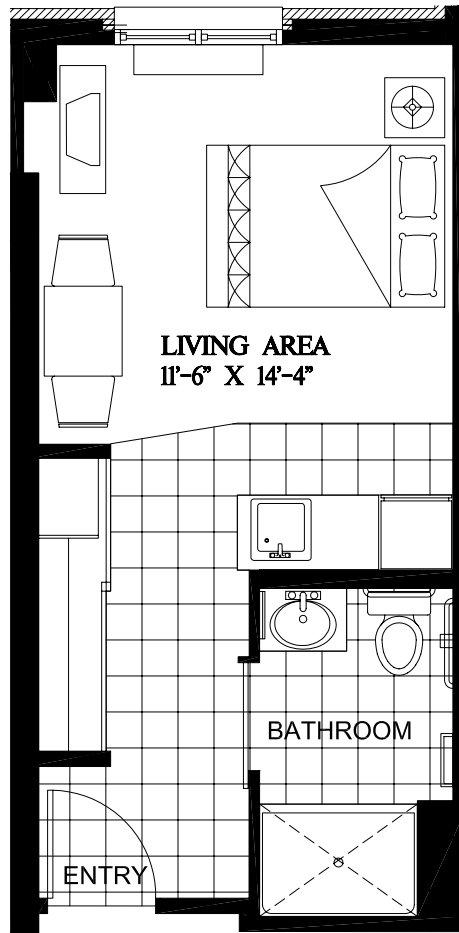

Hummingbird

STUDIO
320 square feet

UNIT 201,223,301,323
401,423,501,523,601,623

E.&O.E. Plans and specifications are approximate and are subject to change without notice.

2ND, 3RD, 4TH, 5TH & 6TH FLOOR