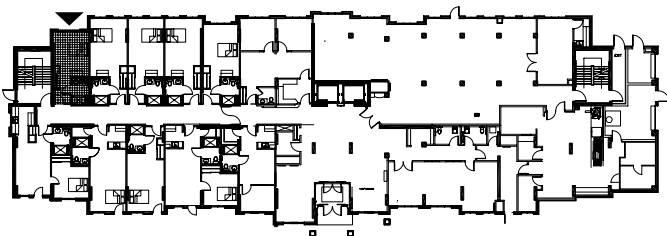

# Hummingbird

STUDIO  
320 square feet

UNIT 101

E.&O.E. Plans and specifications are approximate and are subject to change without notice.

GROUND FLOOR