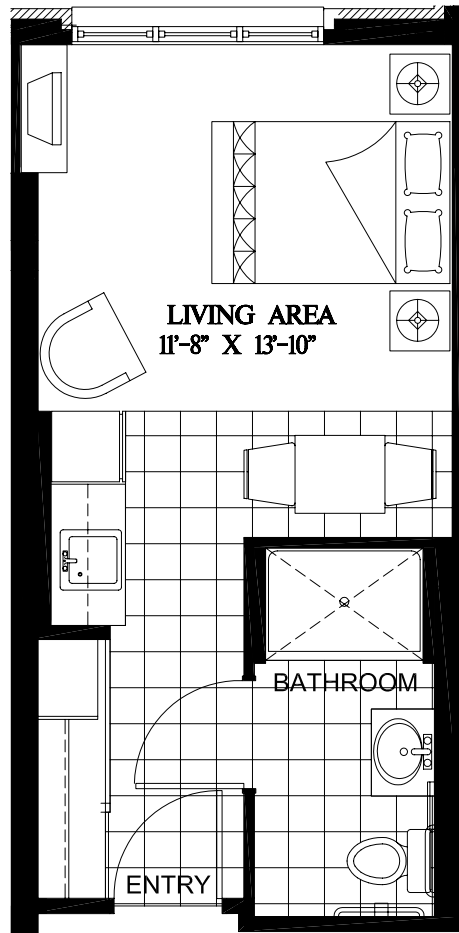

# Hummingbird

STUDIO  
320 square feet

UNIT 101

E.&O.E. Plans and specifications are approximate and are subject to change without notice.

GROUND FLOOR