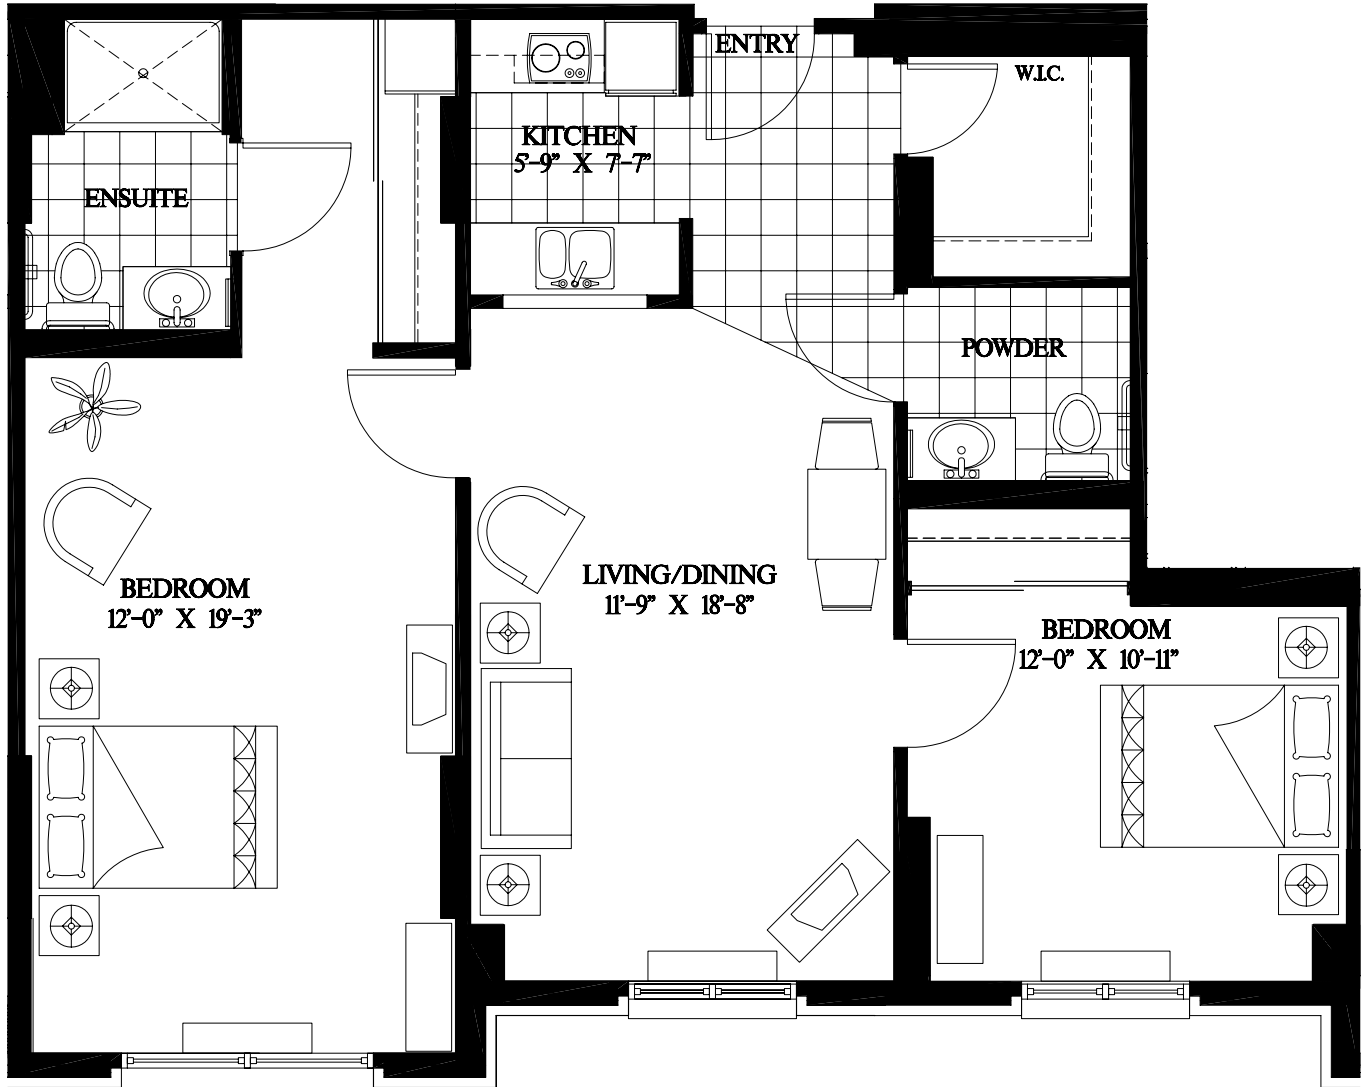

# Heron

2 BEDROOMS  
965 square feet

UNIT 608

E.&O.E. Plans and specifications are approximate and are subject to change without notice.

6TH FLOOR