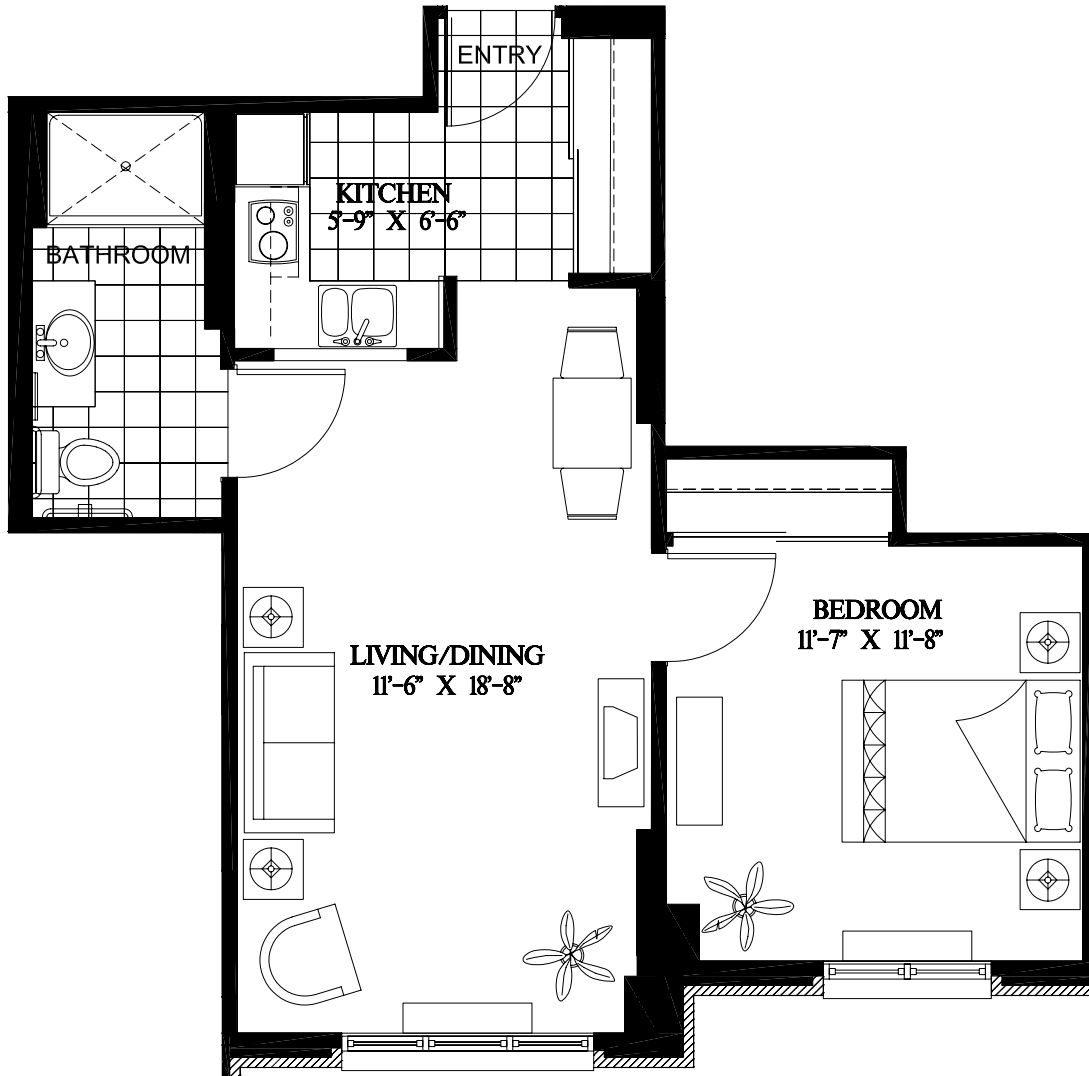

Hawk

1 BEDROOM
580 square feet

UNIT 314, 414, 514, 614

* cooktop on 5th and 6th floors only*

E.&O.E. Plans and specifications are approximate and are subject to change without notice.

3RD, 4TH, 5TH & 6TH FLOOR