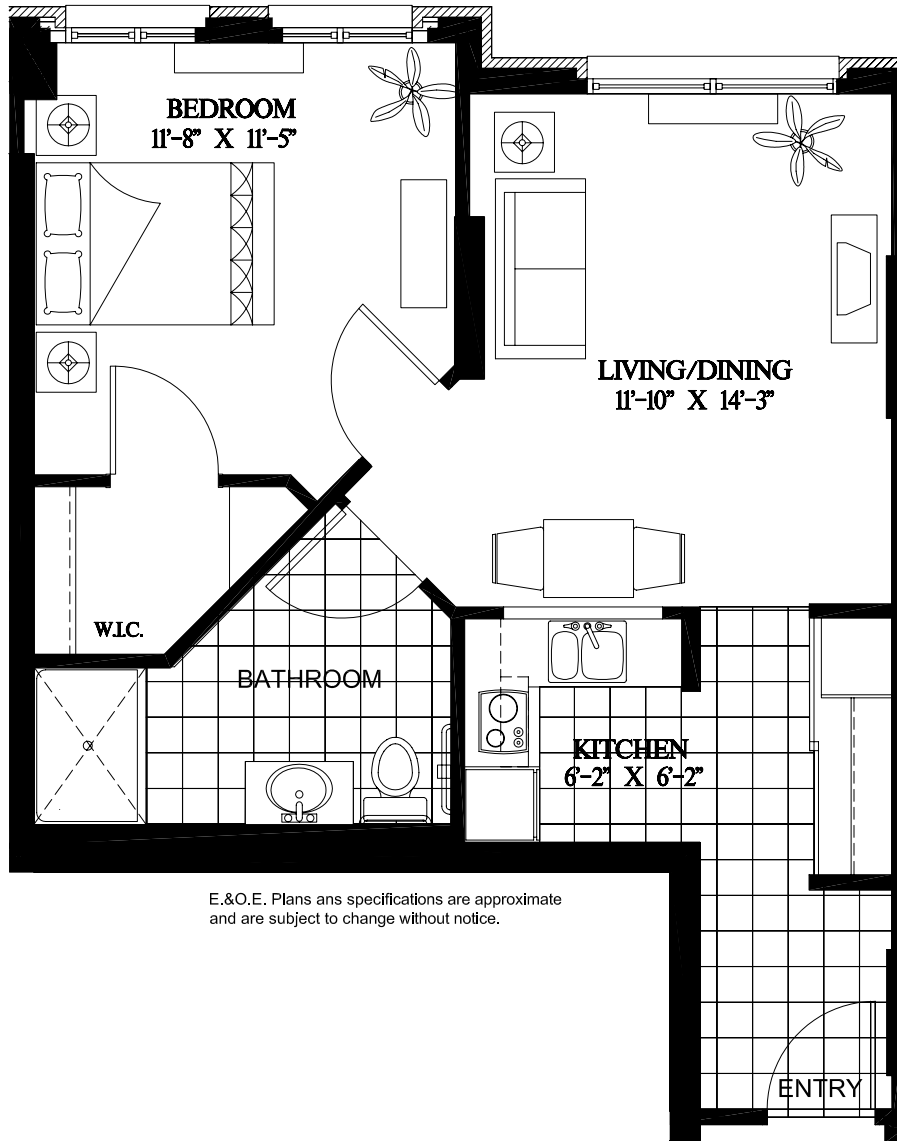

Goldfinch

1 BEDROOM
610 square feet

UNIT 313, 413, 513

* cooktop on 5th floor only*

E.&O.E. Plans and specifications are approximate and are subject to change without notice.

3RD, 4TH & 5TH FLOOR