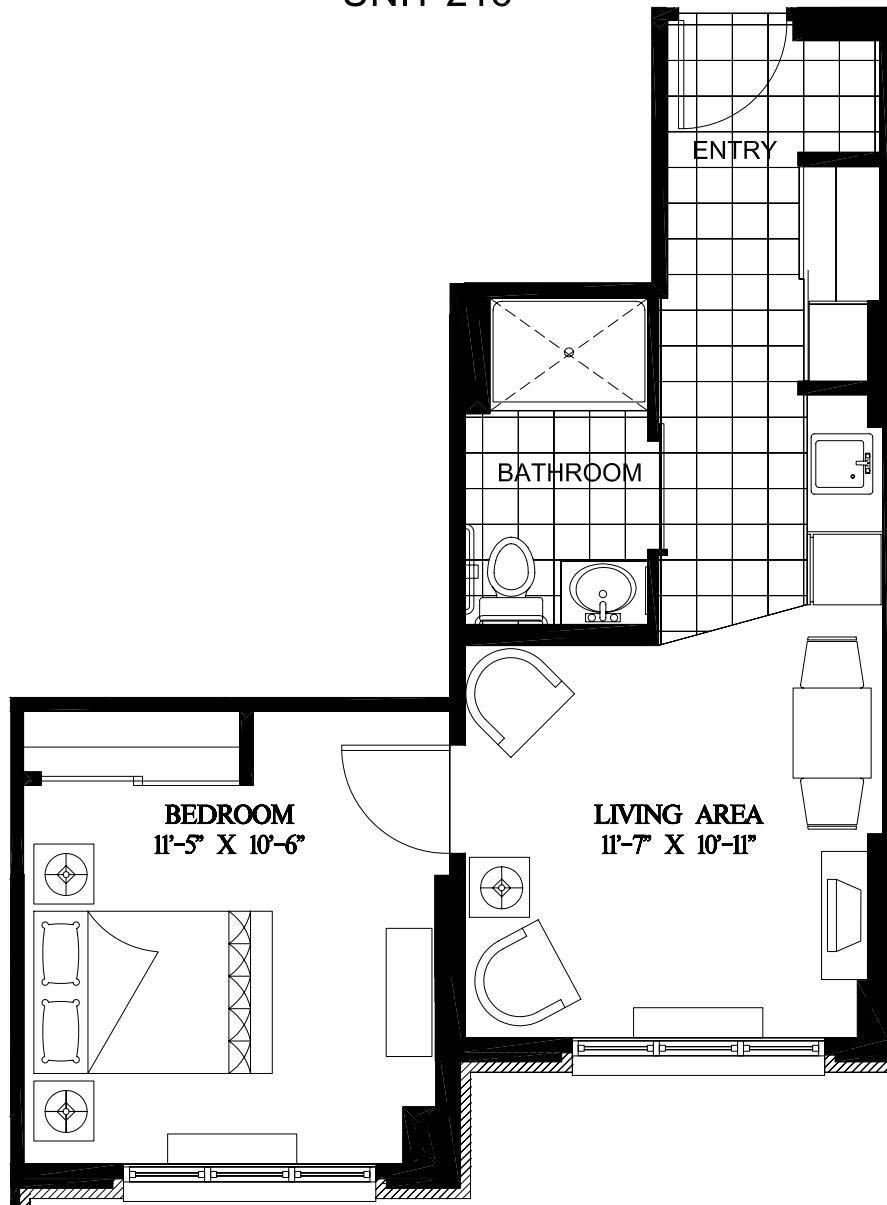

Cardinal

1 BEDROOM
480 square feet

UNIT 216

E.&O.E. Plans and specifications are approximate and are subject to change without notice.

SECOND FLOOR