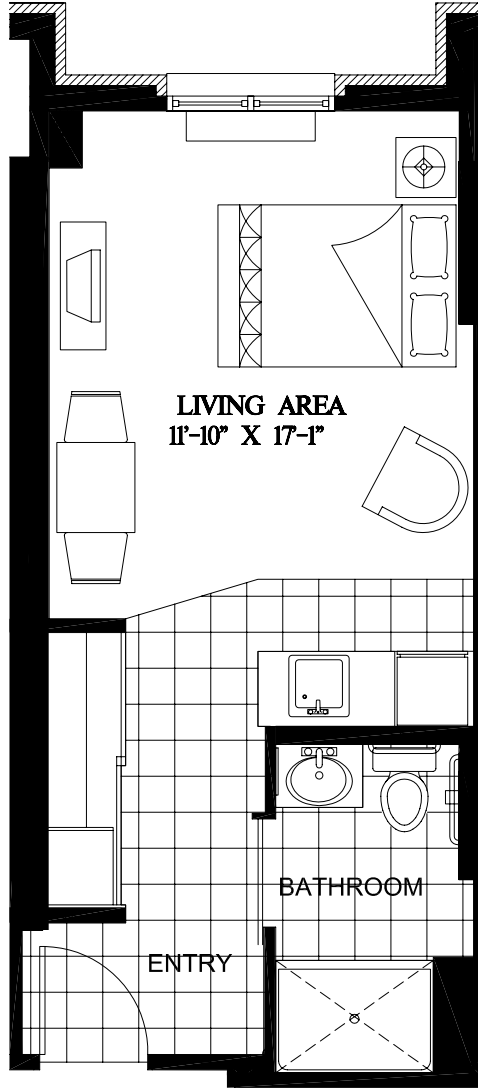

Bluebird

STUDIO
340 square feet

UNIT 208,209,210,211,218,220
309,315,409,415,509,515

E.&O.E. Plans and specifications are approximate and are subject to change without notice.

2ND FLOOR

TYPICAL FLOOR