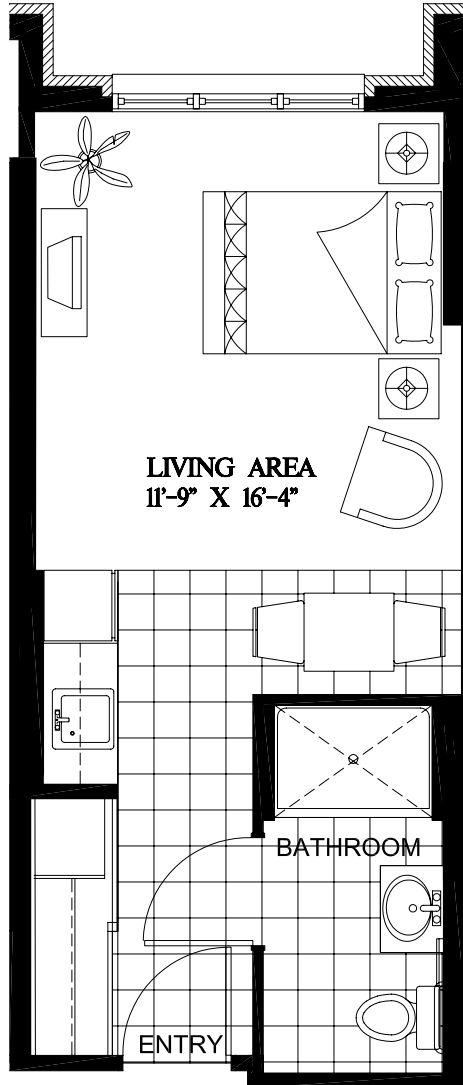

Bluebird

STUDIO
340 square feet

UNIT 109

E.&O.E. Plans and specifications are approximate and are subject to change without notice.

GROUND FLOOR