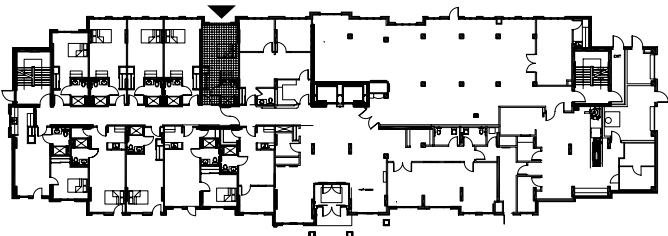

Bluebird

STUDIO
340 square feet

UNIT 109

E.&O.E. Plans and specifications are approximate and are subject to change without notice.

GROUND FLOOR