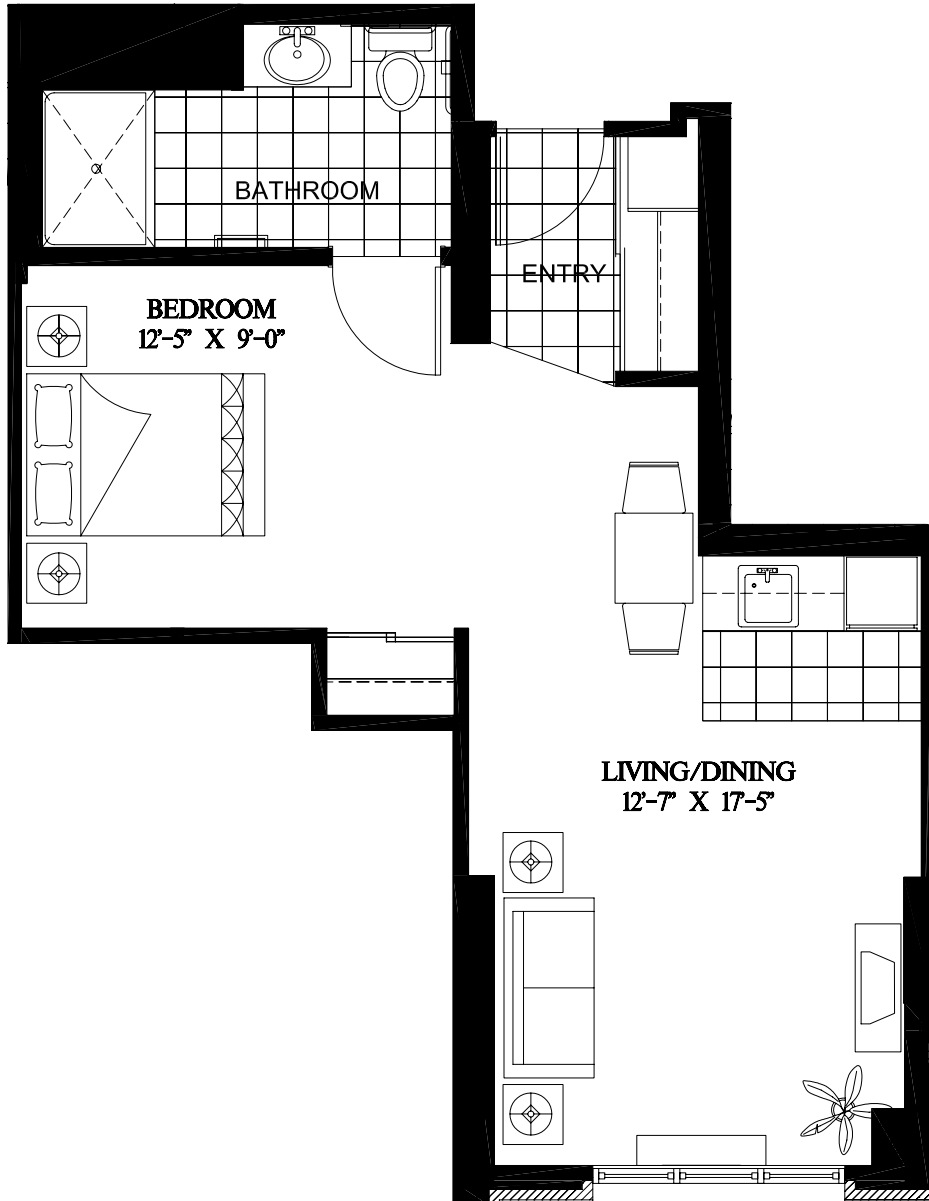

Blackbird

ALCOVE
530 square feet

UNIT 312, 412, 512, 612

E.&O.E. Plans and specifications are approximate and are subject to change without notice.

3RD, 4TH, 5TH & 6TH FLOOR